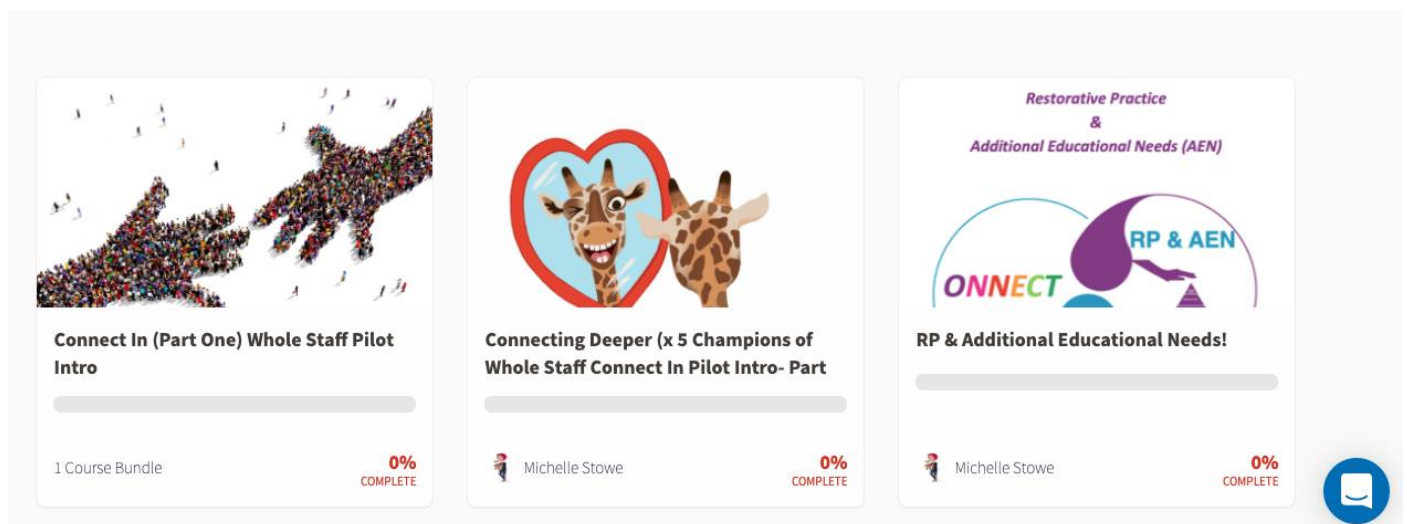

How to log onto the Ubuntu Learning Platform

This platform is where all our E-Learning courses for Connect RP can be accessed from.

- 1 - If you are a new user to the Ubuntu Learning Platform please review instructions [HERE](#) to make sure you have your account set up.
- 2 - Once registered and for future access to Connect RP's e learning courses please always log onto the Ubuntu Learning Platform via the main log in page found [HERE](#) or via the Connect RP Website.
- 3 - It's a great idea to save this page to your favourites or bookmark it for ease of access.
- 4 - If you forget your password just follow the instructions [HERE](#)
- 5 - Once logged in all courses you are enrolled in will be displayed on your dashboard. Large icons (*see below*) represent each course. Just click on an image to open the course.